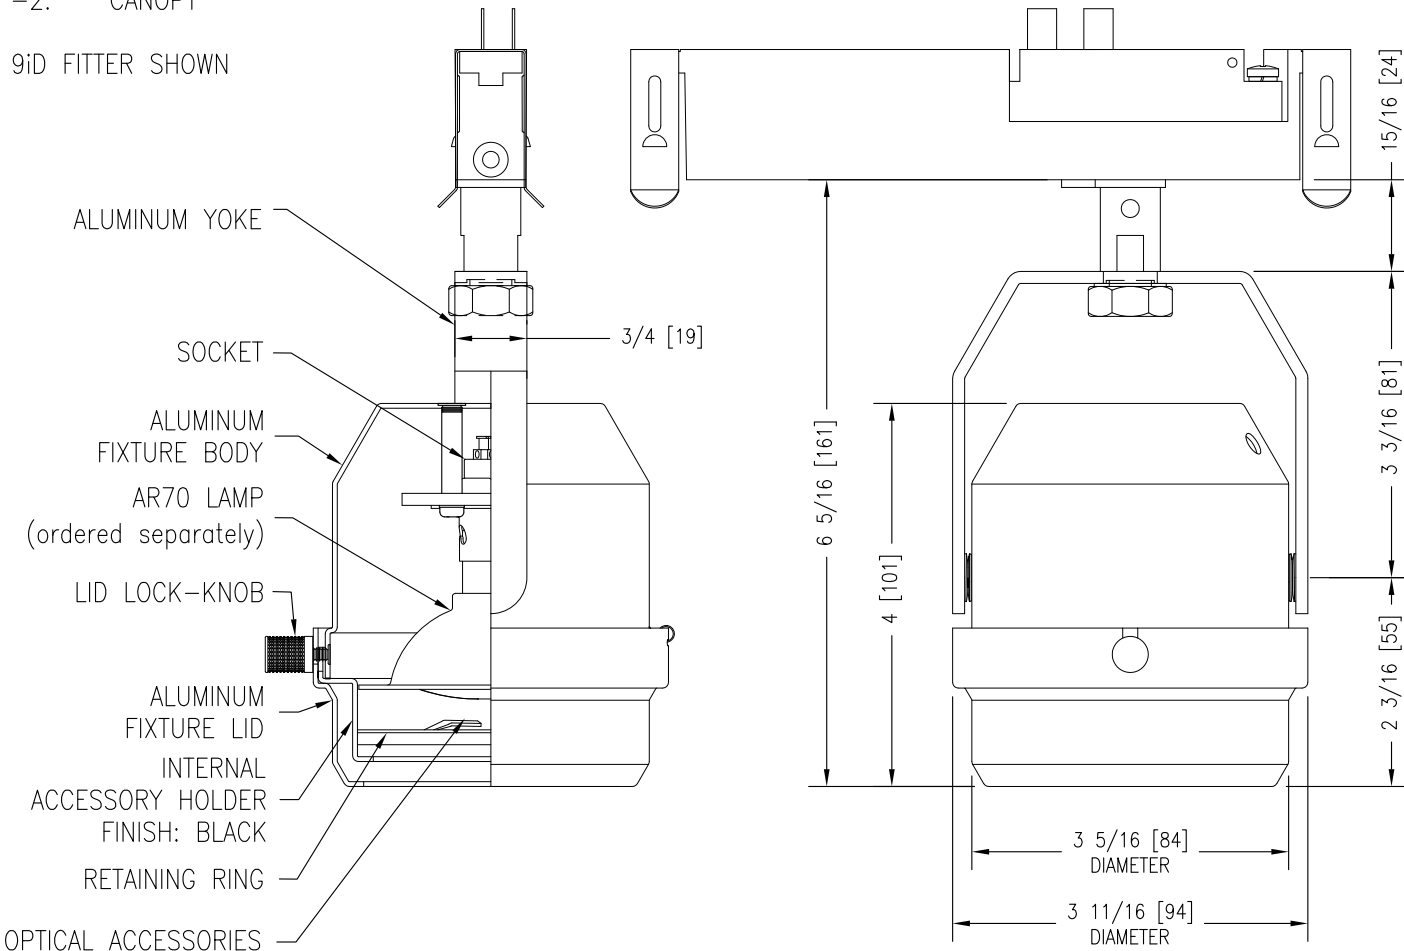

MODEL NUMBER: LHO-70	FIXTURE TYPE:	SCALE: 1/2"=1"	FILE NUMBER: PRODUCT\FUNDAMENTALS\LHO-70	DATE: 5/21/07	NO.	REVISIONS DESCRIPTION	BY	DATE
PROJECT NAME:	APPROX. WEIGHT:	DRAWN BY: CFG	CK'D BY:	FIXTURE DESCRIPTION: AR70 INCANDESCENT YOKE				

FITTINGS:

INTEGRAL TRANSFORMER:
 -9iD: DEEP BUSRUN
 -9i: SHALLOW BUSRUN
 -2E: CANOPY
 REMOTE TRANSFORMER:
 -9BD: DEEP BUSRUN
 -9B: SHALLOW BUSRUN
 -2: CANOPY

LAMP:

AR70 12v
 50 WATT MAX

FINISHES:

MB: BLACK
 P: WHITE
 NT: NATURAL ALUMINUM
 CP: CUSTOM FINISH

VOLTAGES:

120
 230
 277 (CONSULT)

9iD FITTER SHOWN

ACCESSORIES:

SIZE CODE: "m"
 Holds up to three
 Ordered separately

LENSES:

OL-5X55-m	ONE-WAY SPREAD LENS
OL-FLAT-m	CLEAR PYREX
OL-FLAT-m-UV	UV FILTER
OL-SOLITE-m	BEAM SOFTENER